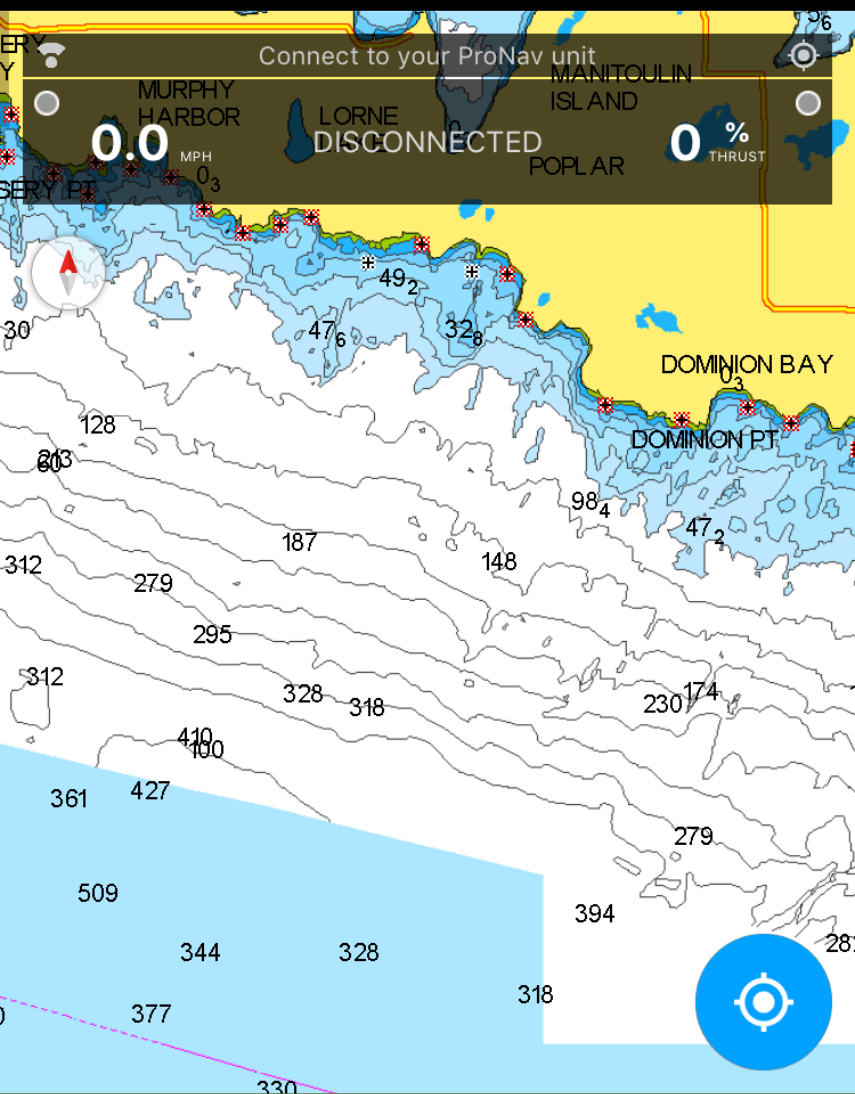

ROUTES

TOOLS

CONNECT

SET TO:

THRUST

STOP

MARK

HOME VIEW

Zoom in on the area. Wait until the map brightens.

cricket LTE

12:31 PM

34%

ProNav Angler

ANCHOR

VECTOR

ROUTES

TOOLS

CONNECT

SET TO:
THRUST

STOP

MARK

HOME VIEW

When you zoom back out, the area will be saved to your phone.

ProNav Angler

Connect to your ProNav unit

0.0 MPH

DISCONNECTED

0% THRUST

ANCHOR VECTOR ROUTES TOOLS

CONNECT SET TO: THRUST STOP MARK HOME VIEW