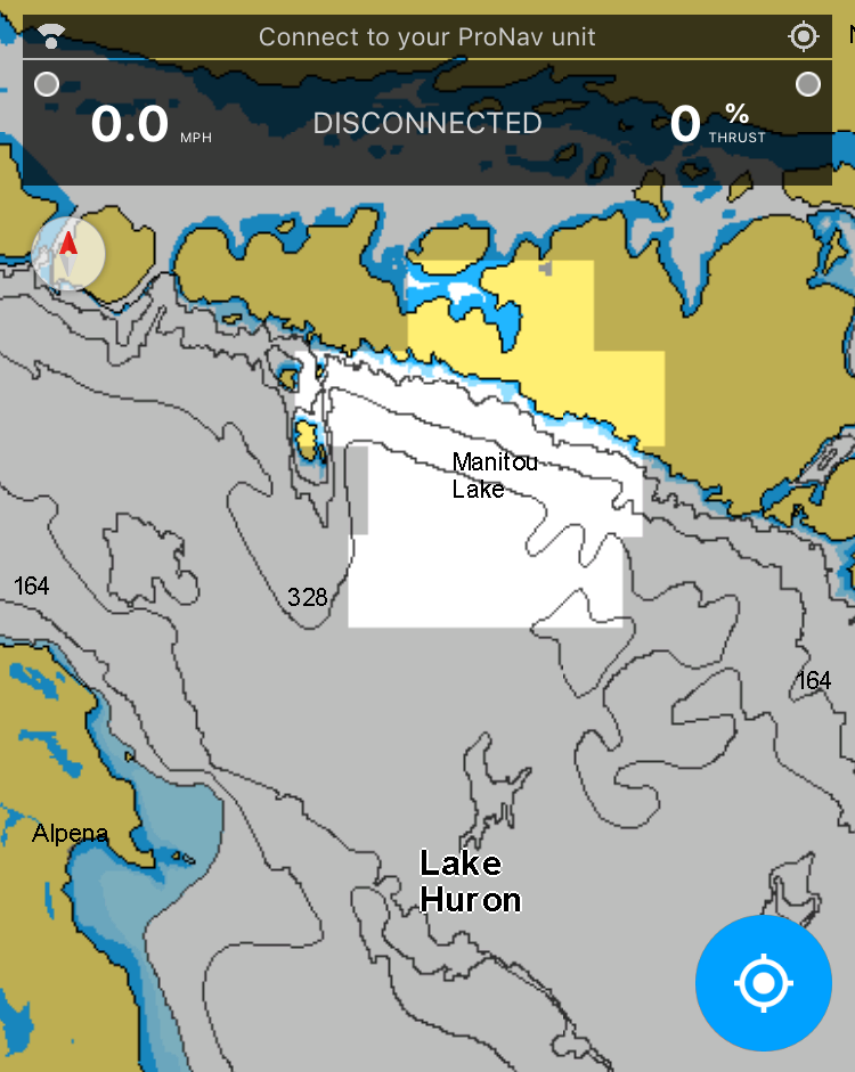

Zoom in on the area. Wait until the map brightens.

cricket LTE

12:31 PM

34%

ProNav Angler

ANCHOR

VECTOR

ROUTES

TOOLS

CONNECT

SET TO:
THRUST

STOP

MARK

HOME VIEW

When you zoom back out, the area will be saved to your phone.

ProNav Angler

Connect to your ProNav unit

0.0 MPH

DISCONNECTED

0% THRUST

ANCHOR VECTOR ROUTES TOOLS

CONNECT SET TO: THRUST STOP MARK HOME VIEW