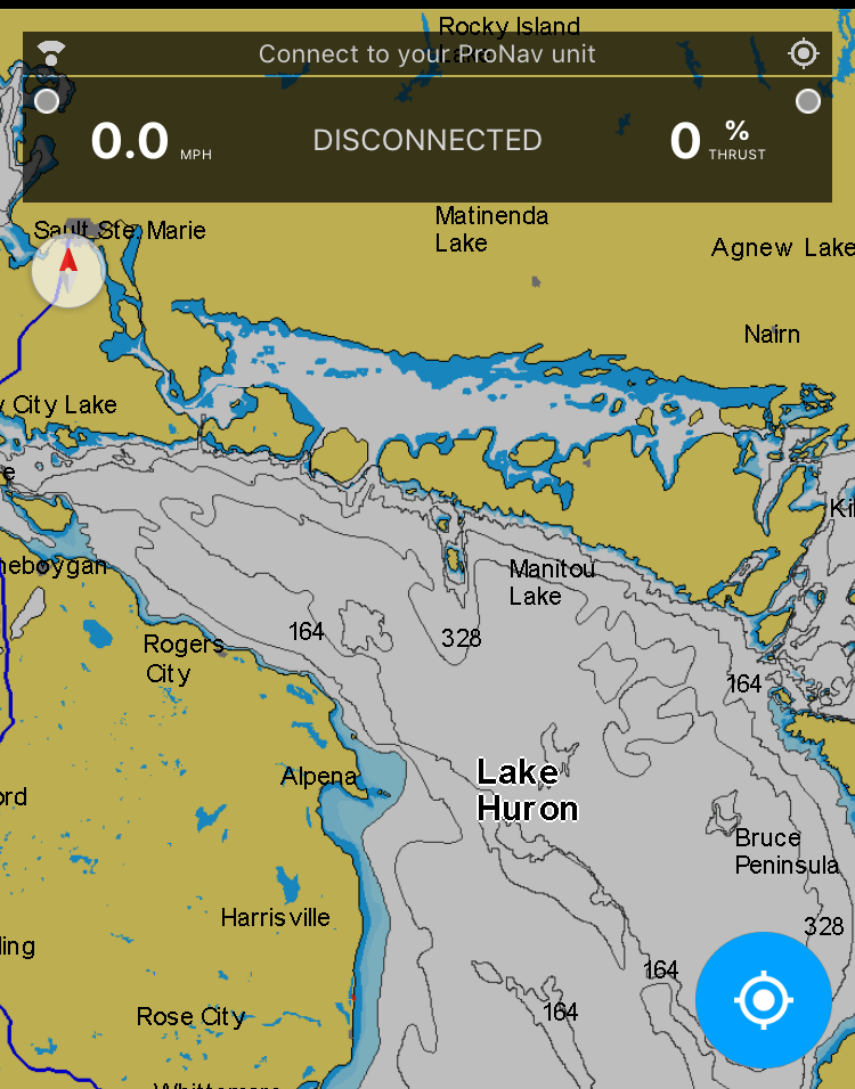

CACHING MAPS

In the ProNav App, find the area you want to save.

cricket LTE

12:30 PM

35%

ProNav Angler

ANCHOR

VECTOR

ROUTES

TOOLS

CONNECT

SET TO:

THRUST

STOP

MARK

HOME VIEW

Zoom in on the area. Wait until the map brightens.

cricket LTE

12:31 PM

34%

ProNav Angler

ANCHOR

VECTOR

ROUTES

Connect to your ProNav unit

0.0 MPH

DISCONNECTED

0% THRUST

ANCHOR VECTOR ROUTES TOOLS

CONNECT SET TO: THRUST STOP MARK HOME VIEW